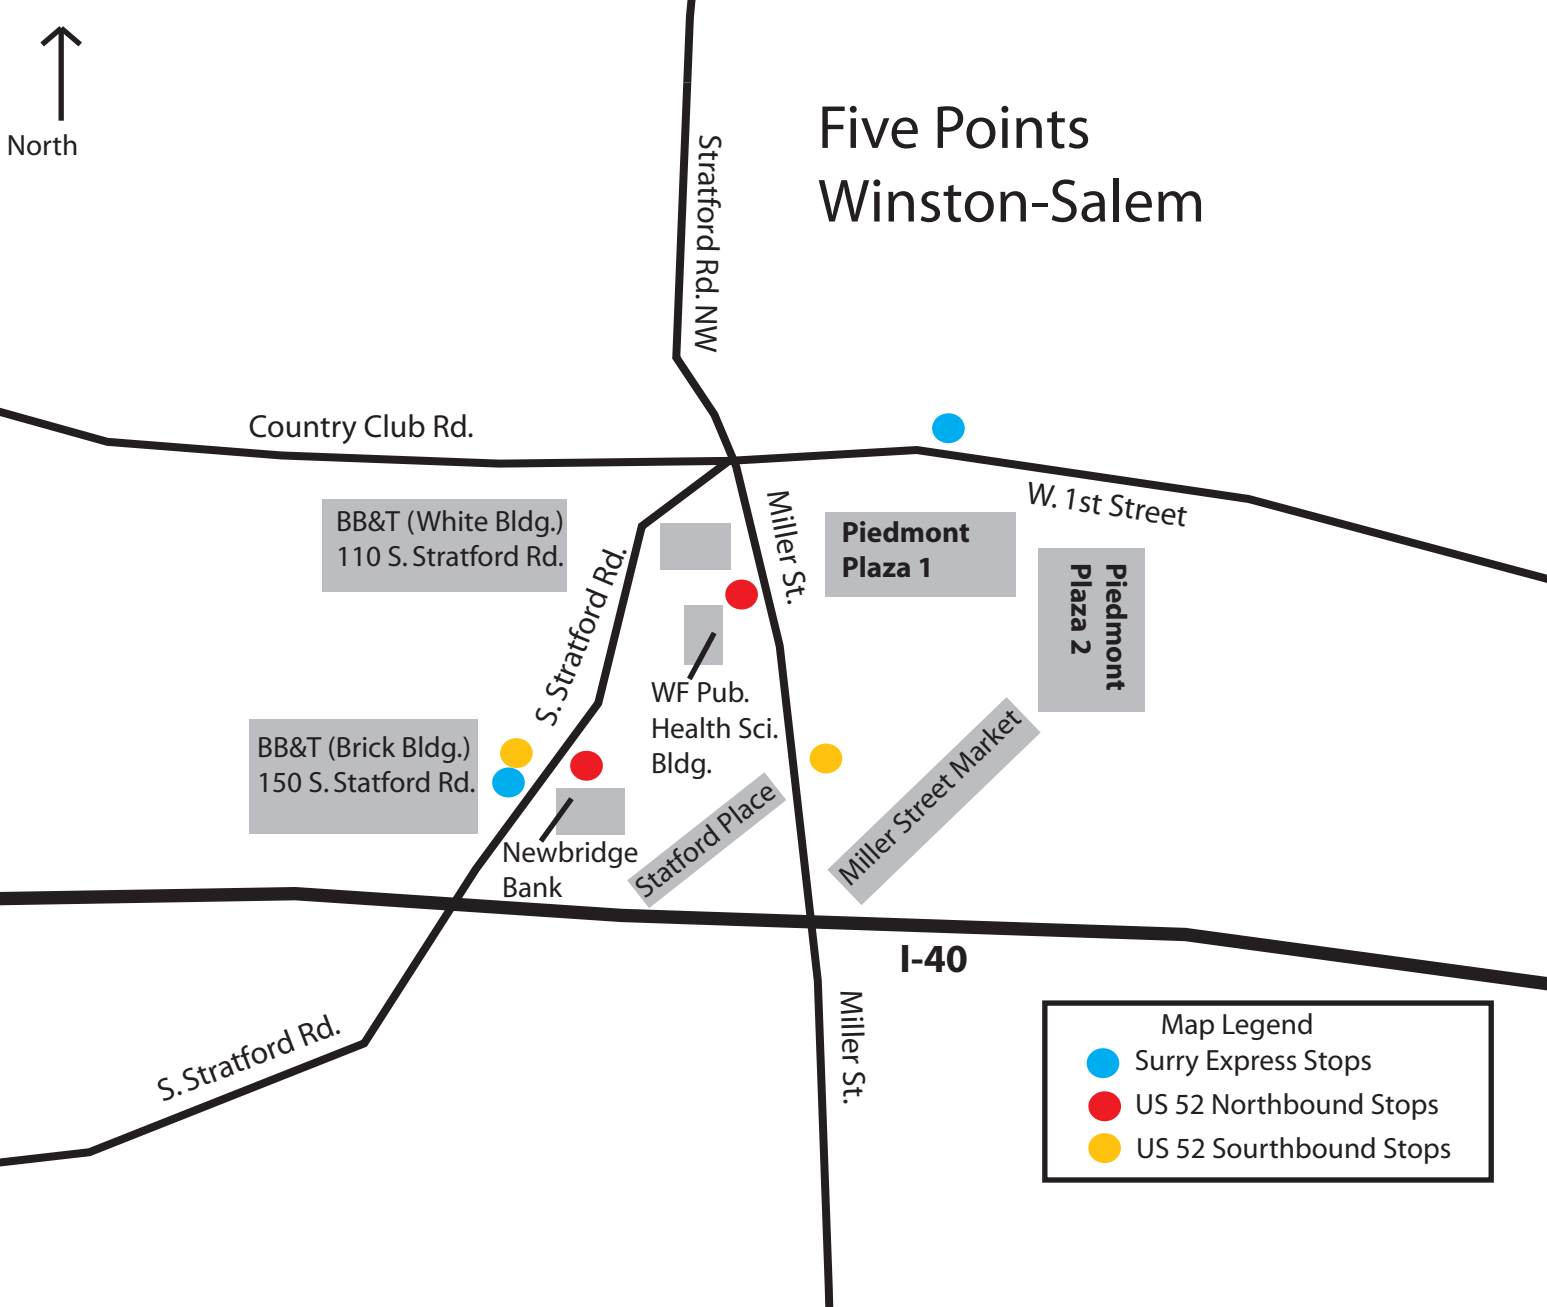

North

Five Points Winston-Salem

Country Club Rd.

Stratford Rd. NW

BB&T (White Bldg.)
110 S. Stratford Rd.

BB&T (Brick Bldg.)
150 S. Stratford Rd.

S. Stratford Rd.

WF Pub.
Health Sci.
Bldg.

Newbridge
Bank

Miller St.

Piedmont
Plaza 1

W. 1st Street

Piedmont
Plaza 2

Miller Street Market

I-40

S. Stratford Rd.

Miller St.

Map Legend

- Surry Express Stops
- US 52 Northbound Stops
- US 52 Southbound Stops