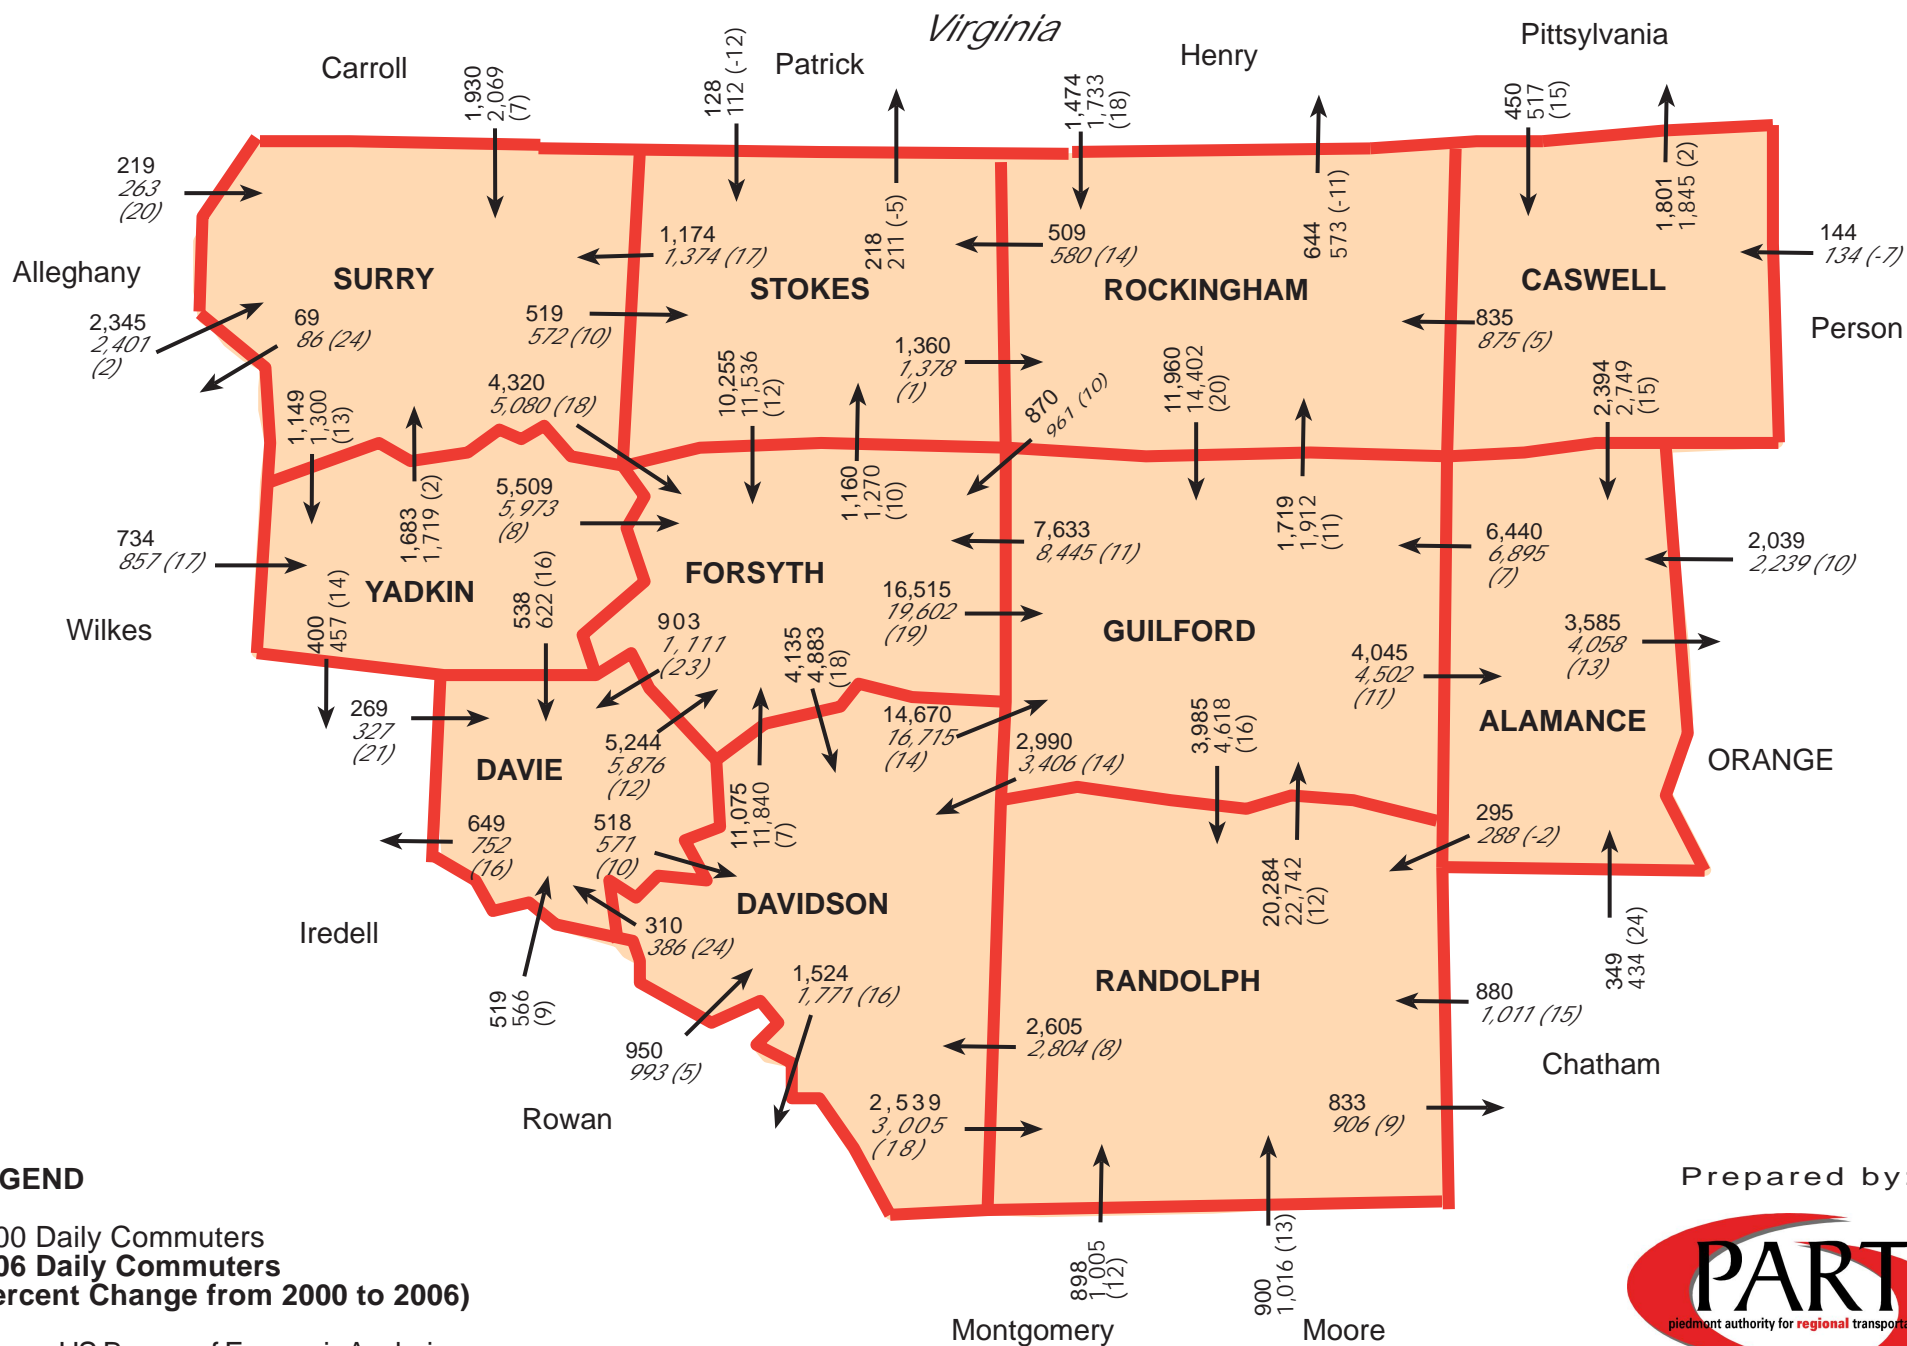

Estimated 2006 Commuting Patterns in the Piedmont Triad Region

Prepared by:

March 14, 2007