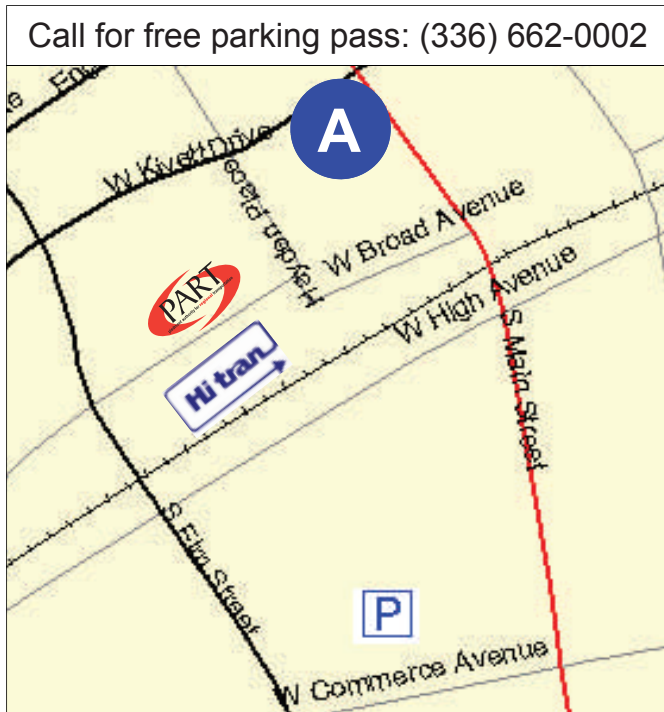

HIGH POINT

- A** Parking Plaza at 120 W. Commerce Avenue, between Elm and Main streets; bus stop at  Terminal, across High Avenue by train station
- B** Parking lot of Oak Hollow Mall; bus stop at Food Court entrance

KERNERSVILLE

Parking lot and bus stop in shopping center at 813 S. Main St. (behind Hardee's)